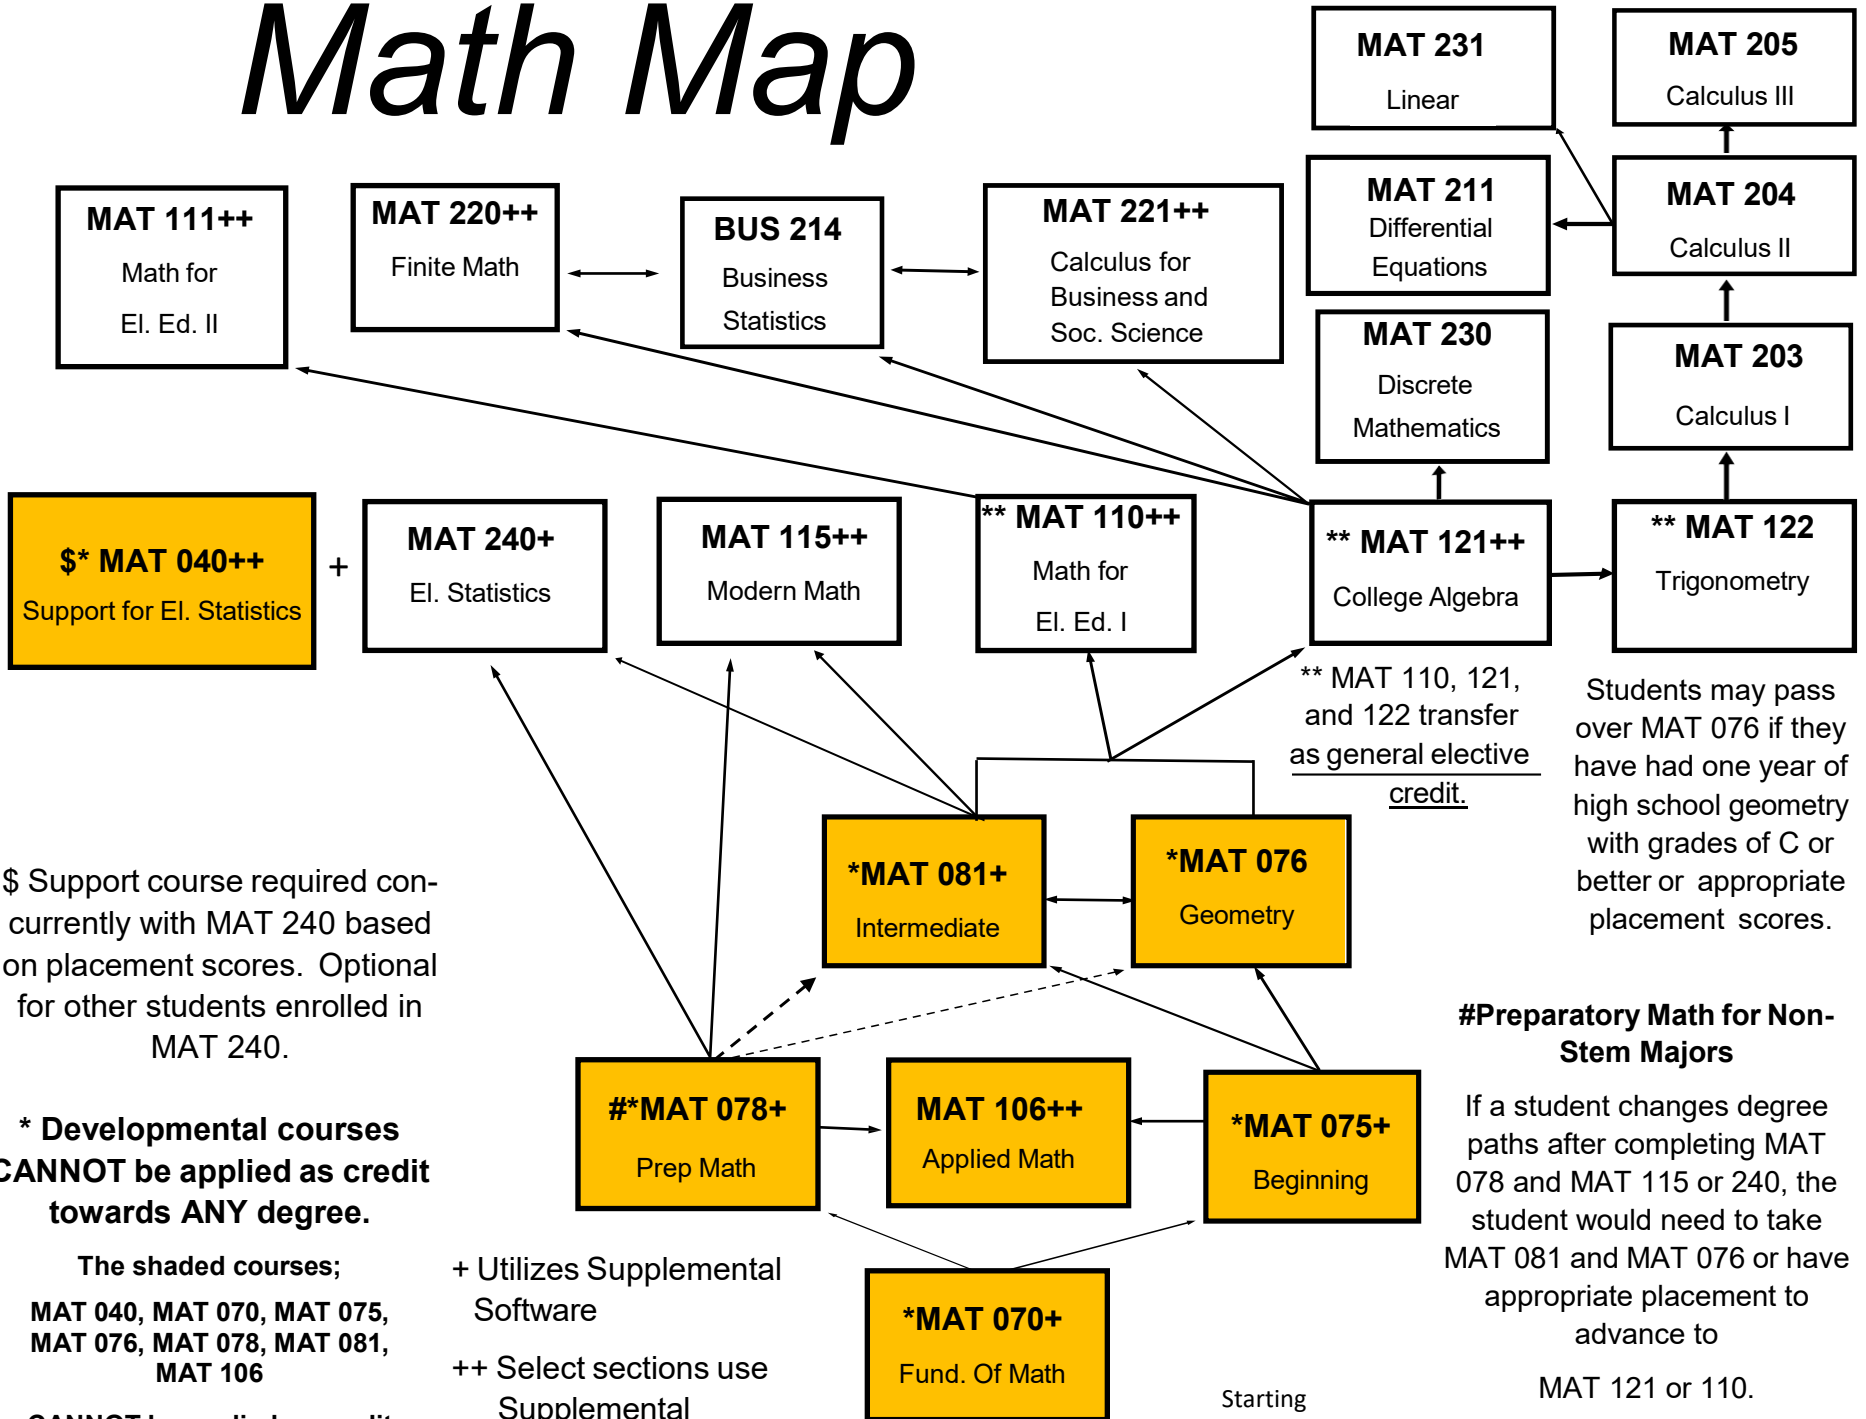

# Math Map

\*\* MAT 110, 121, and 122 transfer as general elective credit.

Students may pass over MAT 076 if they have had one year of high school geometry with grades of C or better or appropriate placement scores.

\$ Support course required concurrently with MAT 240 based on placement scores. Optional for other students enrolled in MAT 240.

\* Developmental courses CANNOT be applied as credit towards ANY degree.

The shaded courses; MAT 040, MAT 070, MAT 075, MAT 076, MAT 078, MAT 081, MAT 106

CANNOT be applied as credit towards any transfer degree.

+ Utilizes Supplemental Software  
++ Select sections use Supplemental Software

#Preparatory Math for Non-Stem Majors  
If a student changes degree paths after completing MAT 078 and MAT 115 or 240, the student would need to take MAT 081 and MAT 076 or have appropriate placement to advance to MAT 121 or 110.