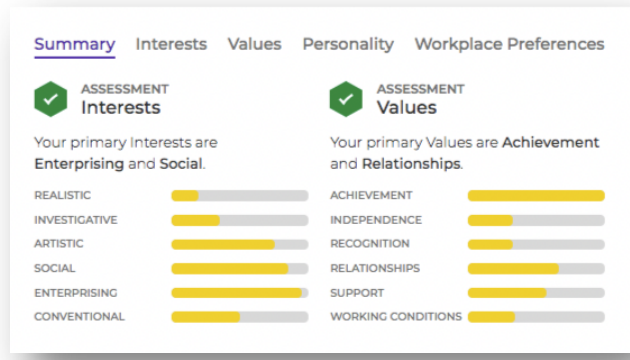

# Guiding You to Purpose through Your Education & Career

## DISCOVER YOURSELF

- Discover what makes you unique
- Learn how to communicate your values
- Understand where you will find purpose
- Find out how others perceive you

## MODEL YOUR PATH

- Explore education & career paths that align with your unique gifts
- Examine trends to help choose a major
- Learn how your major can prepare you for different vocational pathways